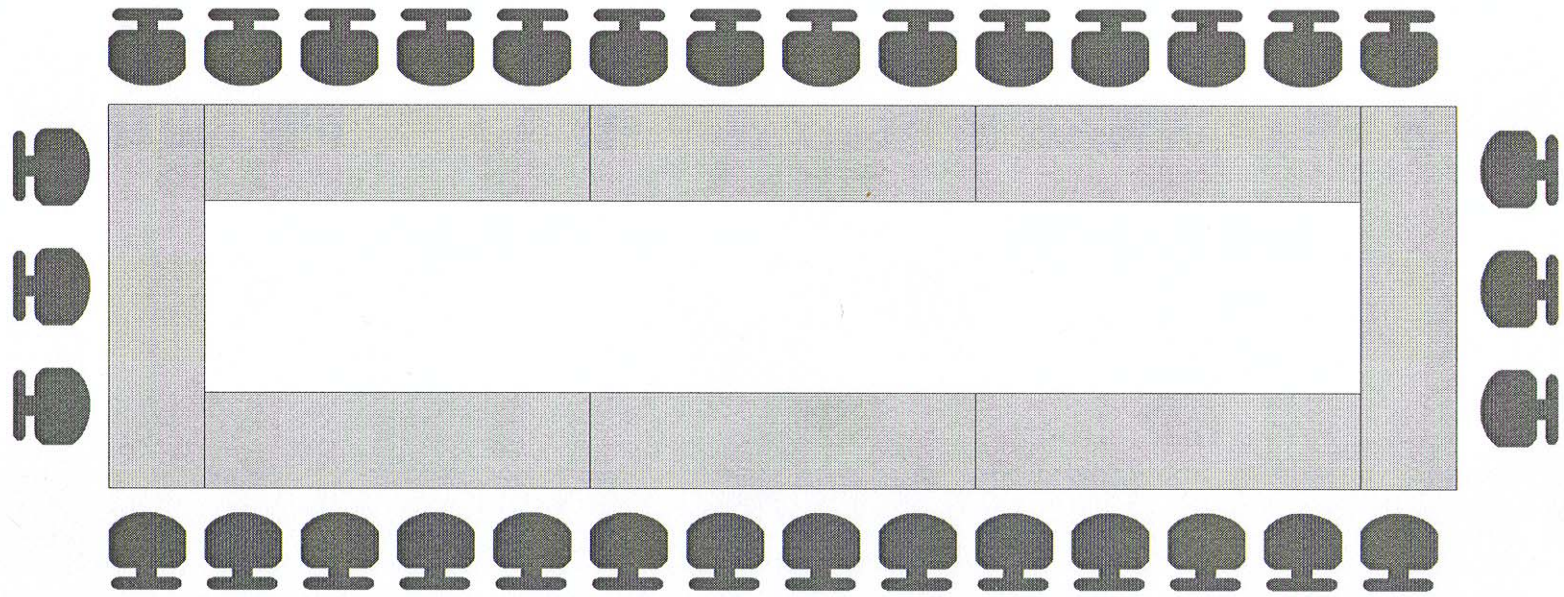

DOORS

SCREEN

ROOM G 22
CAPACITY 70