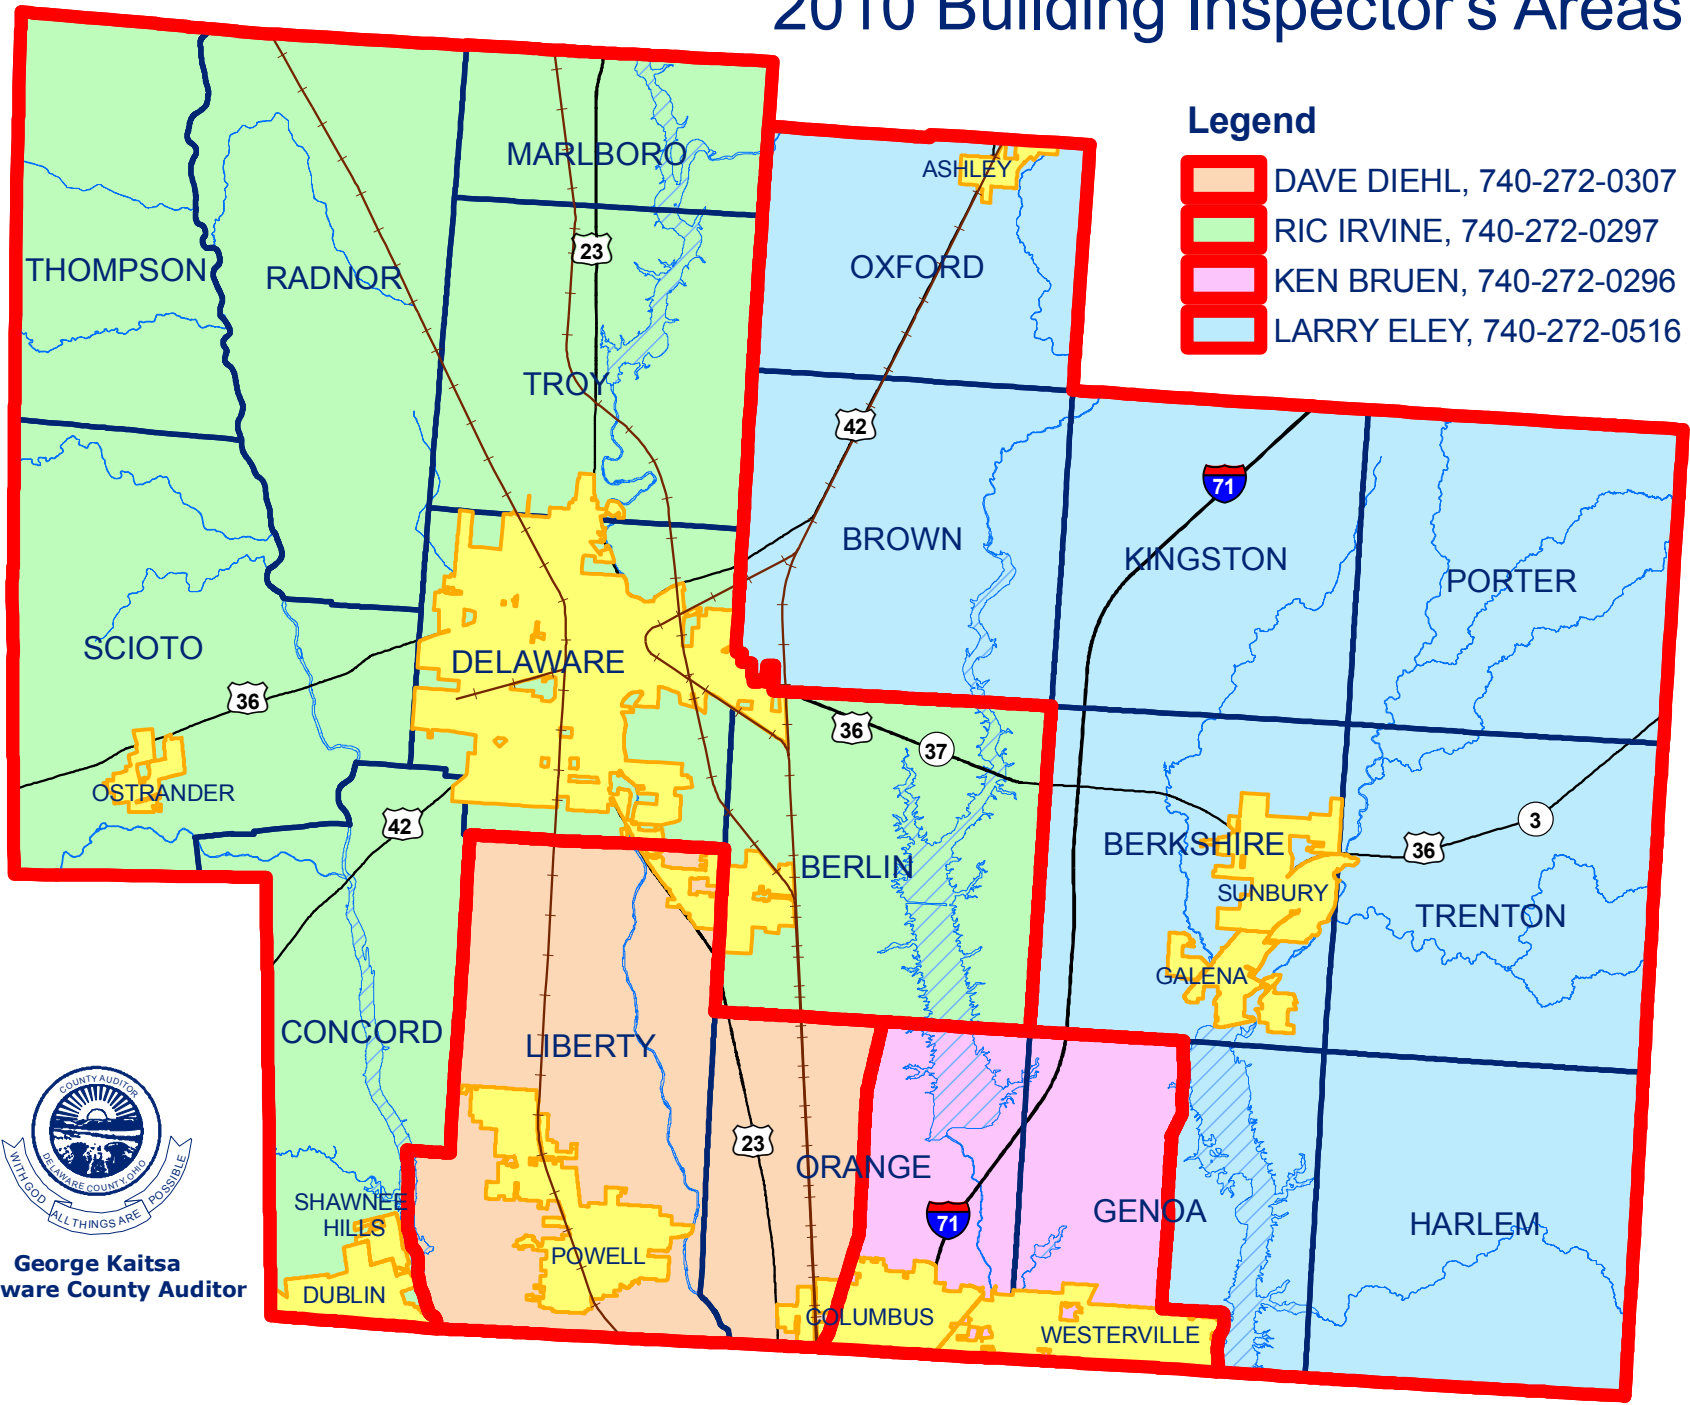

2010 Building Inspector's Areas

Legend

- DAVE DIEHL, 740-272-0307
- RIC IRVINE, 740-272-0297
- KEN BRUEN, 740-272-0296
- LARRY ELEY, 740-272-0516

George Kaitza
Delaware County Auditor